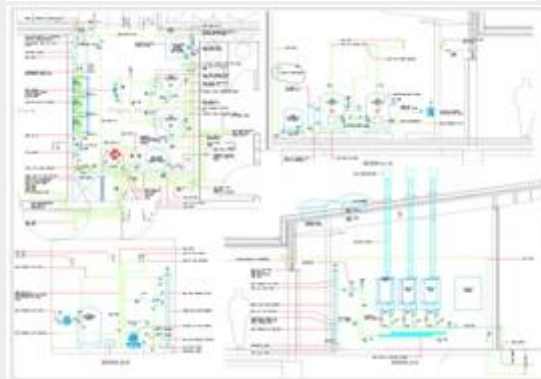

- Lightning Protection Layouts

Mechanical and Public Health Services layouts:

- Air-conditioning systems
- Ducting layouts
- Piping for air conditioning systems
- Layout drawings plant rooms

All Schematics, Sketches, Details and 3D rendered objects relating to the above services.

Please note: All work is done using your own layering, blocks and drawing standard conventions, or alternatively we have our own symbols and standards we can implement for the project.

Other Drafting Services We Offer:

- Drawings to 'As Built' status drawings
- All Sketches to CAD format
- Architectural building drawings to CAD format
- Cleaning up of Architectural drawings, ready for use as Xrefs within Building Services drawings
- Title blocks designed with company logo incorporated

Cadeuro - Building Services Drafting Solutions

91 Great Titchfield Street, London, W1W 6RW

Phone: 0207 0437491 Fax: 0207 0437493

Email: cad@cadeuro.co.uk Website: <http://www.cadeuro.co.uk>

This email and any files transmitted with it are confidential, and may be subject to legal privilege, and are intended solely for the use of the individual or entity to whom they are addressed. If you have received this email in error or think you may have done so, you may not peruse, use, disseminate, distribute or copy this message. Please notify the sender immediately and delete the