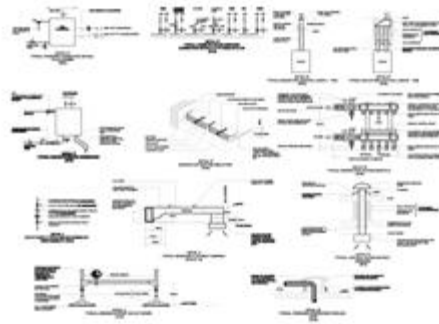

- Lightning Protection Layouts

Mechanical and Public Health Services layouts:

- Air-conditioning systems
- Ducting layouts
- Piping for air conditioning systems
- Layout drawings plant rooms

All Schematics, Sketches, Details and 3D rendered objects relating to the above services.

Please note: All work is done using your own layering, blocks and drawing standard conventions, or alternatively we have our own symbols and standards we can implement for the project.

Other Drafting Services We Offer:

- Drawings to 'As Built' status drawings
- All Sketches to CAD format
- Architectural building drawings to CAD format
- Cleaning up of Architectural drawings, ready for use as Xrefs within Building Services drawings
- Title blocks designed with company logo incorporated

Cadeuro - Building Services Drafting Solutions

91 Great Titchfield Street, London, W1W 6RW

Phone: 0207 0437491 Fax: 0207 0437493

Email: cad@cadeuro.co.uk Website: <http://www.cadeuro.co.uk>

This email and any files transmitted with it are confidential, and may be subject to legal privilege, and are intended solely for the use of the individual or entity to whom they are addressed. If you have received this email in error or think you may have done so, you may not peruse, use, disseminate, distribute or copy this message. Please notify the sender immediately and delete the